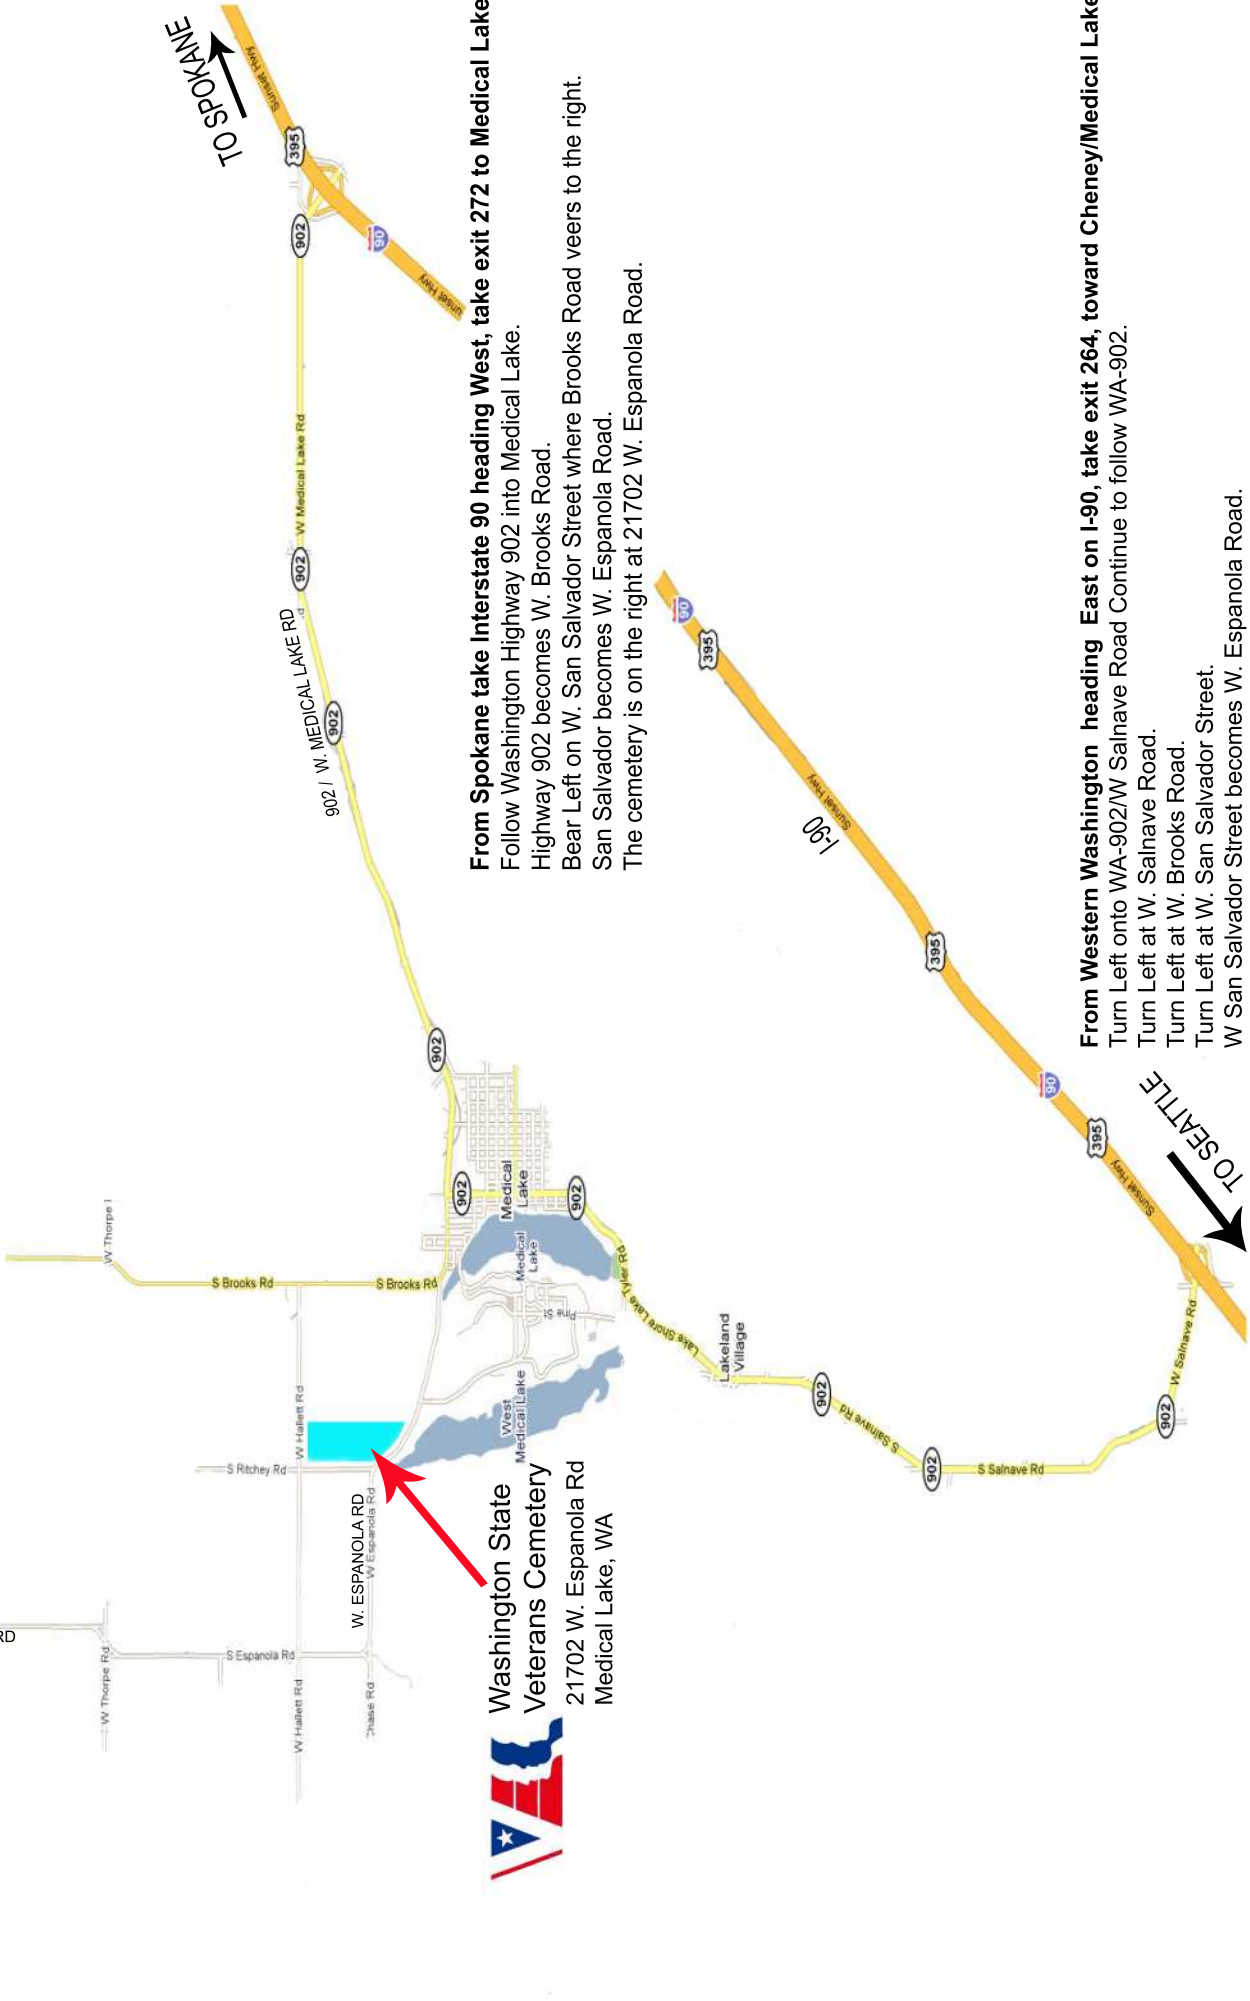

TO DAVENPORT

TO SPOKANE I-90

From Davenport go East on Highway 2.

Turn right on S. Espanola Road.
The cemetery is located on the left at 21702 W. Espanola Road.
There is parking along Ritchey Road.

**Washington State
Veterans Cemetery**
21702 W. Espanola Rd
Medical Lake, WA

From Spokane take Interstate 90 heading West, take exit 272 to Medical Lake.
Follow Washington Highway 902 into Medical Lake.
Bearing Left on W. San Salvador Street where Brooks Road veers to the right.
San Salvador becomes W. Espanola Road.
The cemetery is on the right at 21702 W. Espanola Road.

From Western Washington heading East on I-90, take exit 264, toward Cheney/Medical Lake.
Turn Left onto WA-902/W Salhava Road Continue to follow WA-902.
Turn Left at W. Salhava Road.
Turn Left at W. Brooks Road.
Turn Left at W. San Salvador Street.
W San Salvador Street becomes W. Espanola Road.