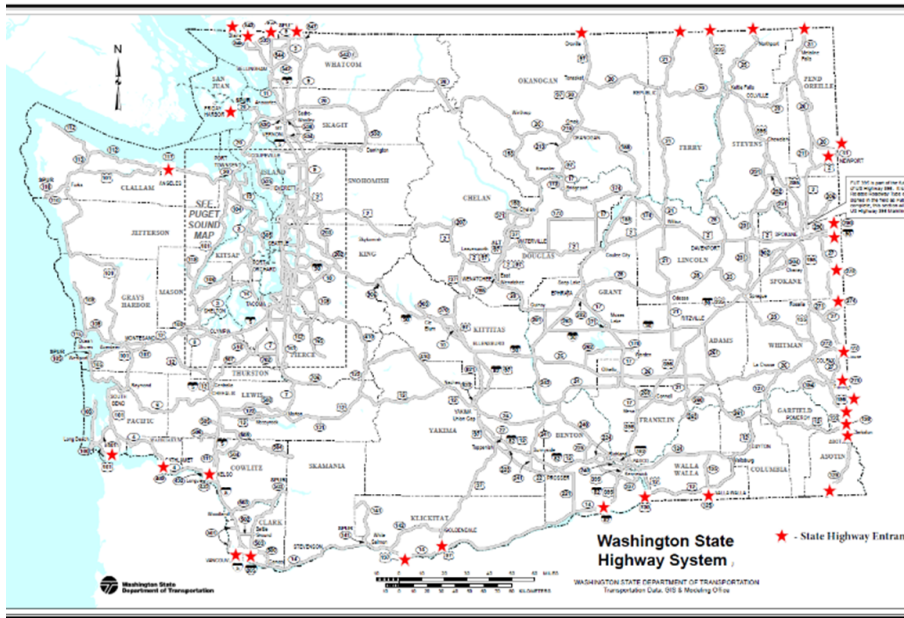

## Mail Donations To:

WDVA Purple Heart  
Sign Campaign  
PO Box 41150  
Olympia, WA 98504

**Show Your  
Veteran Support!**

**Donate and Help Make  
Washington State a  
PURPLE HEART  
STATE**

**Total Sign Costs  
\$1,100 Larger Signs  
\$1,000 Smaller Signs  
All Donations Welcome**

**Mail Donations To:**  
WDVA Purple Heart  
Sign Campaign  
PO Box 41150  
Olympia, WA 98504

**Total Sign Costs**  
**\$1,100 Larger Signs**  
**\$1,000 Smaller Signs**  
**All Donations Welcome**

*Your donation helps place signs at all WA highway entrances!*