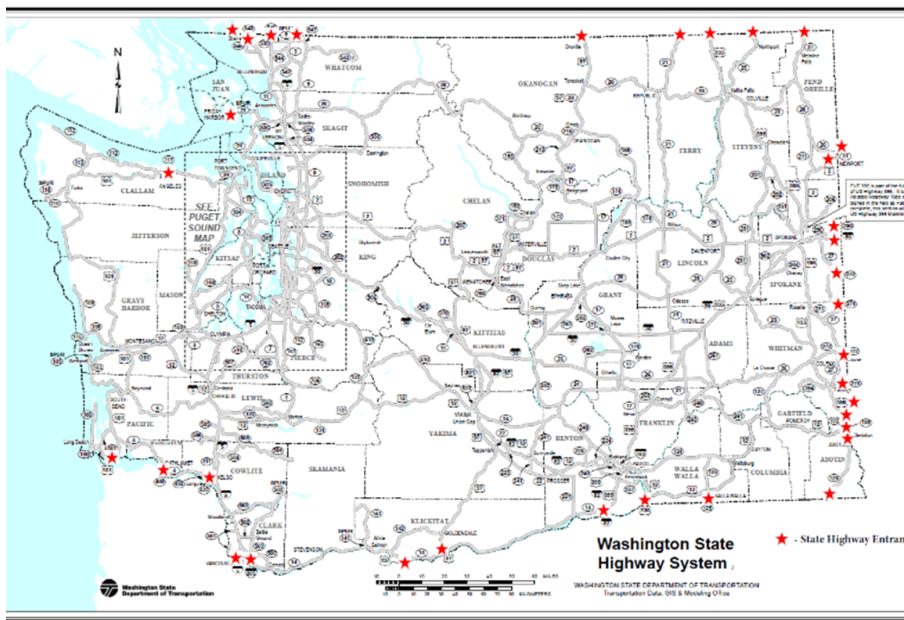

Mail Donations To:
WDVA Purple Heart
Sign Campaign
PO Box 41150
Olympia, WA 98504